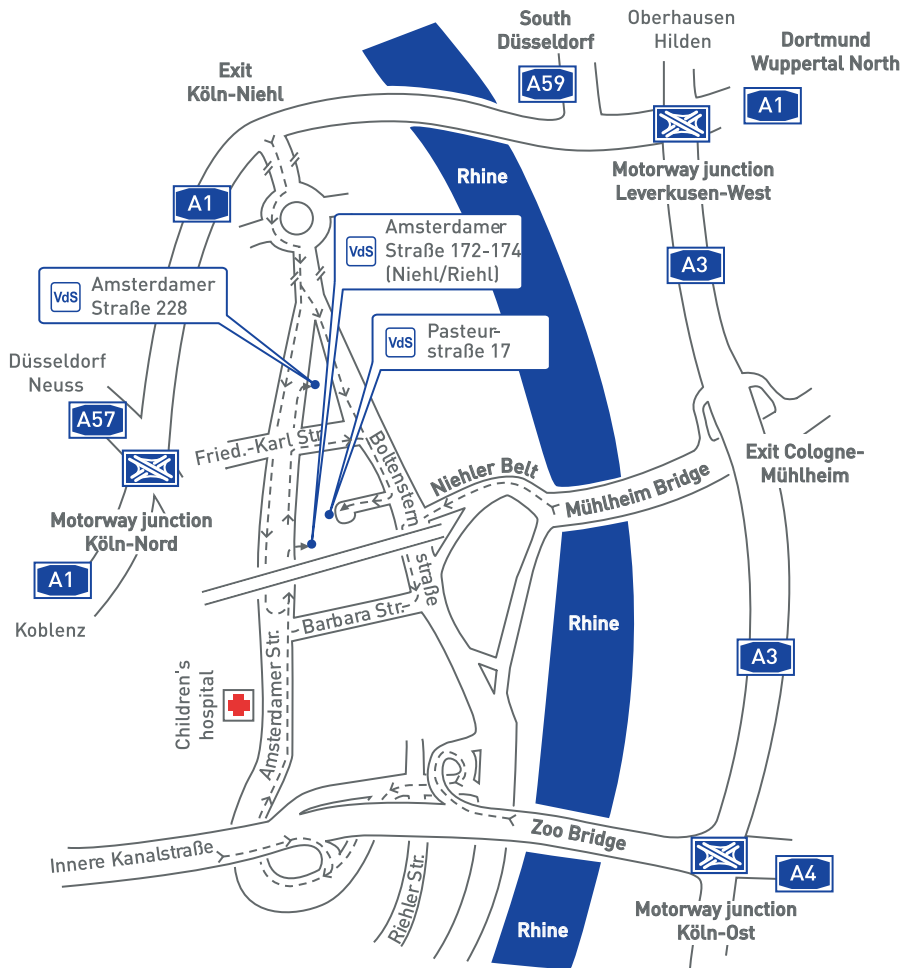

Directions – VdS-Schadenverhütung

By train

To Köln Hbf (Main station)., from there with the underground line 16 in the direction of Niehl to the stop Amsterdamer Str./Gürtel (Amsterdamer Str. 228 = stop Nesselrodestraße)

By car

See diagram

By plane

From Cologne/Bonn Airport, take the S-Bahn line 13 to Cologne Central Station, then continue by underground or tram (see left)

Attention: Map not to scale.

VdS Schadenverhütung GmbH
Amsterdamer Str. 172,
50735 Cologne t(Niehl/Riehl)